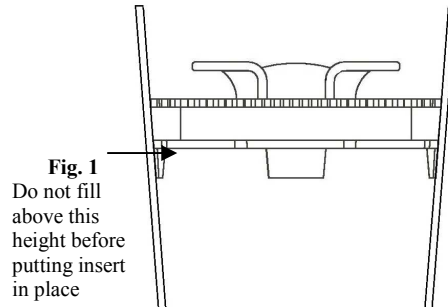

Reflo

Smart Cup

flow-controlled drinking cup
A smart alternative to "sippy" cups

www.reflo.net

Proudly made in the
United States
of America

Thank you for purchasing a Reflo Smart Cup... a smart alternative to "sippy" cups, which have been associated with speech delays and dental problems.

This revolutionary innovation will teach your child how to use a standard drinking cup without big spills,

The cup and insert are both BPA-free, phthalate-free and dishwasher safe.

Please read and follow all instructions and tips for proper use and care of your new Reflo Smart Cup.

Instructions

Be sure to wash your new cup and Reflo insert before using.

How to assemble and use:

1. Add up to six ounces of pulp-free beverage to the cup. (See Fig. 1)
2. Place the Reflo insert evenly into the cup with tabs facing up.
3. Apply firm pressure to the insert for a secure fit.
4. You're ready to use your new Reflo cup. Your child can drink from any portion of the rim as you would normally use a regular drinking cup.

Removal of the insert:

1. Simply twist and pull out.

Tips and Features

Your Reflo Smart Cup...

- ...should not be used for hot liquids or drinks containing pulp or thickeners.
- ...is dishwasher safe, BPA free and designed for better hygiene with no valves/parts to trap germs and debris.
- ...has all translucent components so it's easy to see contents for training purposes, safety and convenience.
- ...does not pose the speech and dental risks associated with "sippy" cups.
- ...is splash resistant when shaken, making it well-suited for cup holders on strollers and in your vehicle.
- ...is not spill proof when tipped or dropped, much like any regular cup.
- ...Will operate the same regardless of what part of the rim your child drinks from, just like any regular cup but with the added benefit of flow control.
- ...is designed for parents concerned about providing their children with a safer, smarter way to learn how to drink from an open-rimmed cup.
- ...Not for throwers, cups may crack if thrown or dropped onto hard surfaces such as tile floors.

Visit us at www.reflo.net to...

- ... Find store locations that carry Reflo Smart Cups.
- ... Buy Reflo Smart Cups or replacement parts.
- ... Read reviews from parents and health care professionals.
- ... Ask questions or submit your own comments or Reflo success stories.

GUARANTEE

Your Reflo Smart Cup is guaranteed to be free of manufacturer defects. Should a defect be found, please contact us online at www.reflo.net for a free product replacement.

You may also contact us by mail at:
Reflo Ltd
2867 E Pleasant Valley Rd.
Seven Hills, Ohio 44131

About us... Reflo is a small, family-run business started in 2010 by a mom and dad who realized the need for a better way to teach their three children to drink from open cups. After years of ideas and planning, Reflo was born and is quickly gaining popularity around the world! Thanks for your support and enjoy our great product!

Sincerely, Pete & Lisa